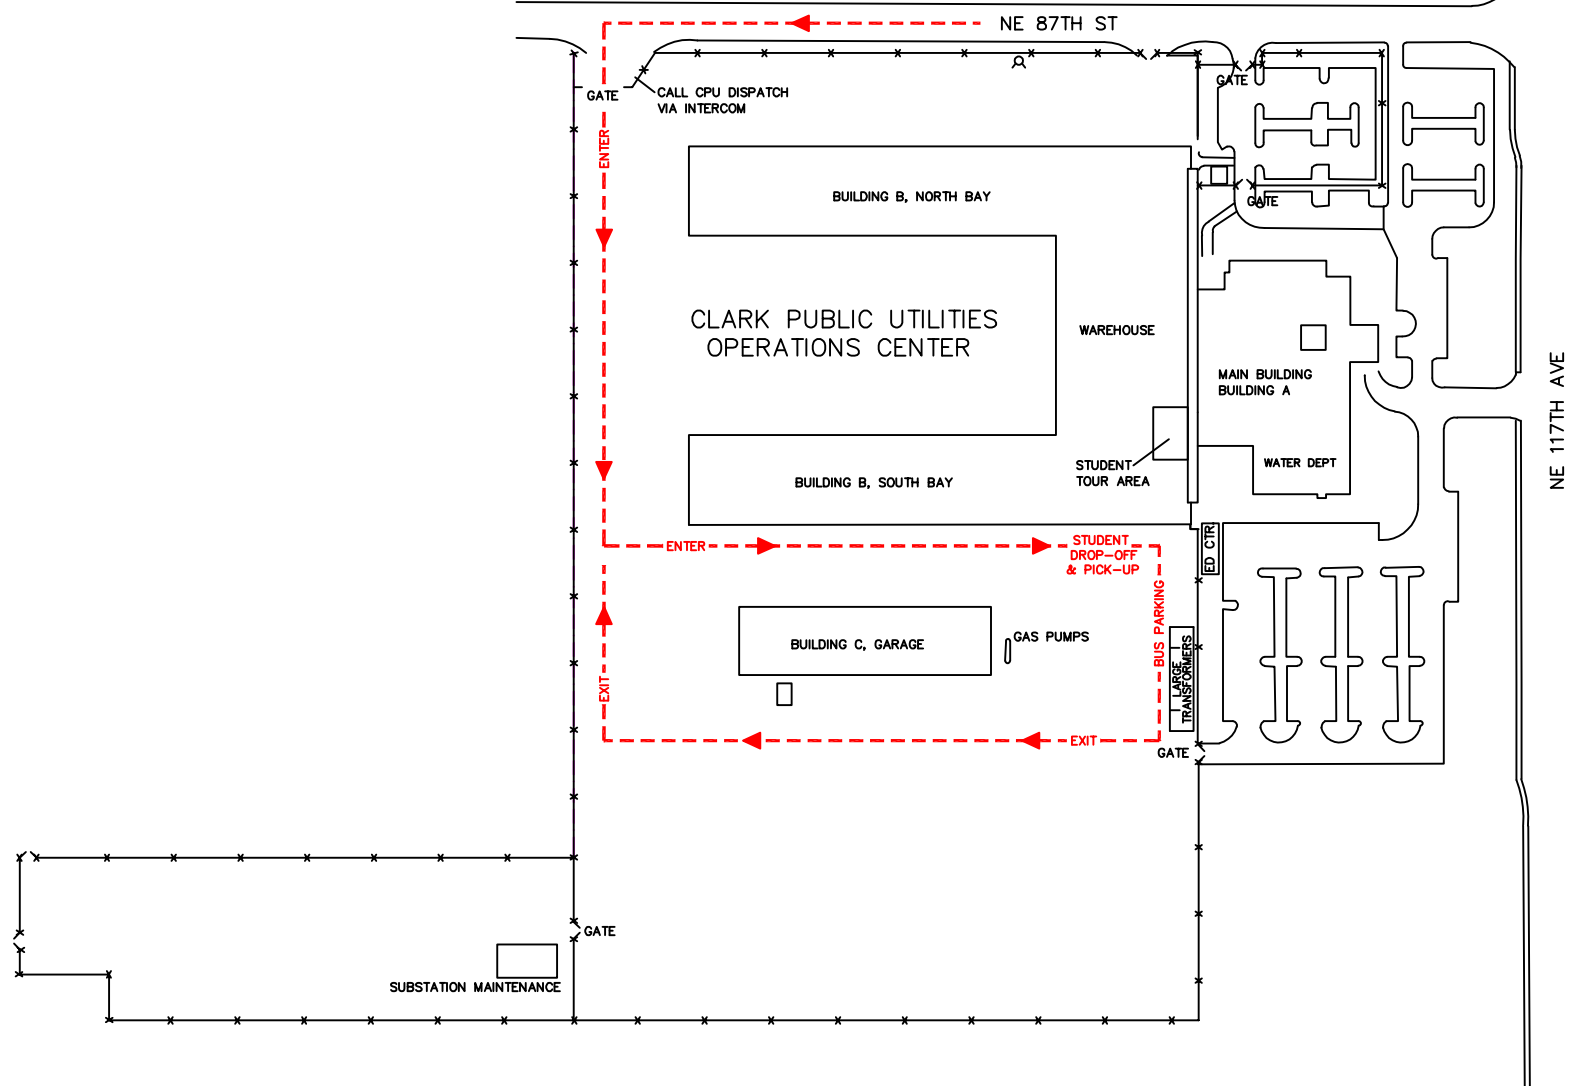

****BUS DRIVERS ENTER THROUGH GATE
AT NORTH-WEST CORNER OF CPU
PROPERTY OFF NE 87TH ST****

NE 117TH AVE

CLARK PUBLIC UTILITIES	
OPERATIONS CENTER	
STUDENT BUS PARKING	
8600 NE 117th AVE	
DESIGN BY:	NOT TO SCALE
APRD BY:	SERIAL/RIO#:
DRAWN BY: M. PRATKA	
DATE: 01/14/2020	W.C. #